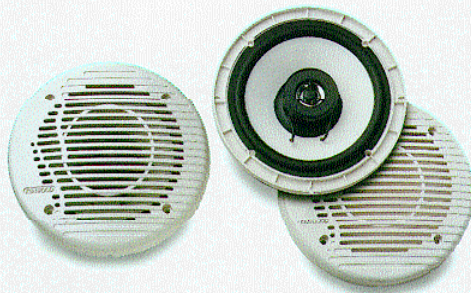

KFC-165MR 6-1/2" 2-Way Speaker

- Water Resistant Polypropylene Woofer Cone
- PET Film Balanced Dome Tweeter
- Molded ABS Plastic Frame With Rubber Sealing
- Molded Polycarbonate Plastic Grille
- Corrosion-Resistant Gold-Plated Terminals
- Anti-Corrosive Tinsel Leads, Protected With Vinyl Tubing
- 100 Watts Power Handling
- Impedance: 4 Ohm Rated
- Tested For UV Light, Salt, Fog, Temperature (120° C.)